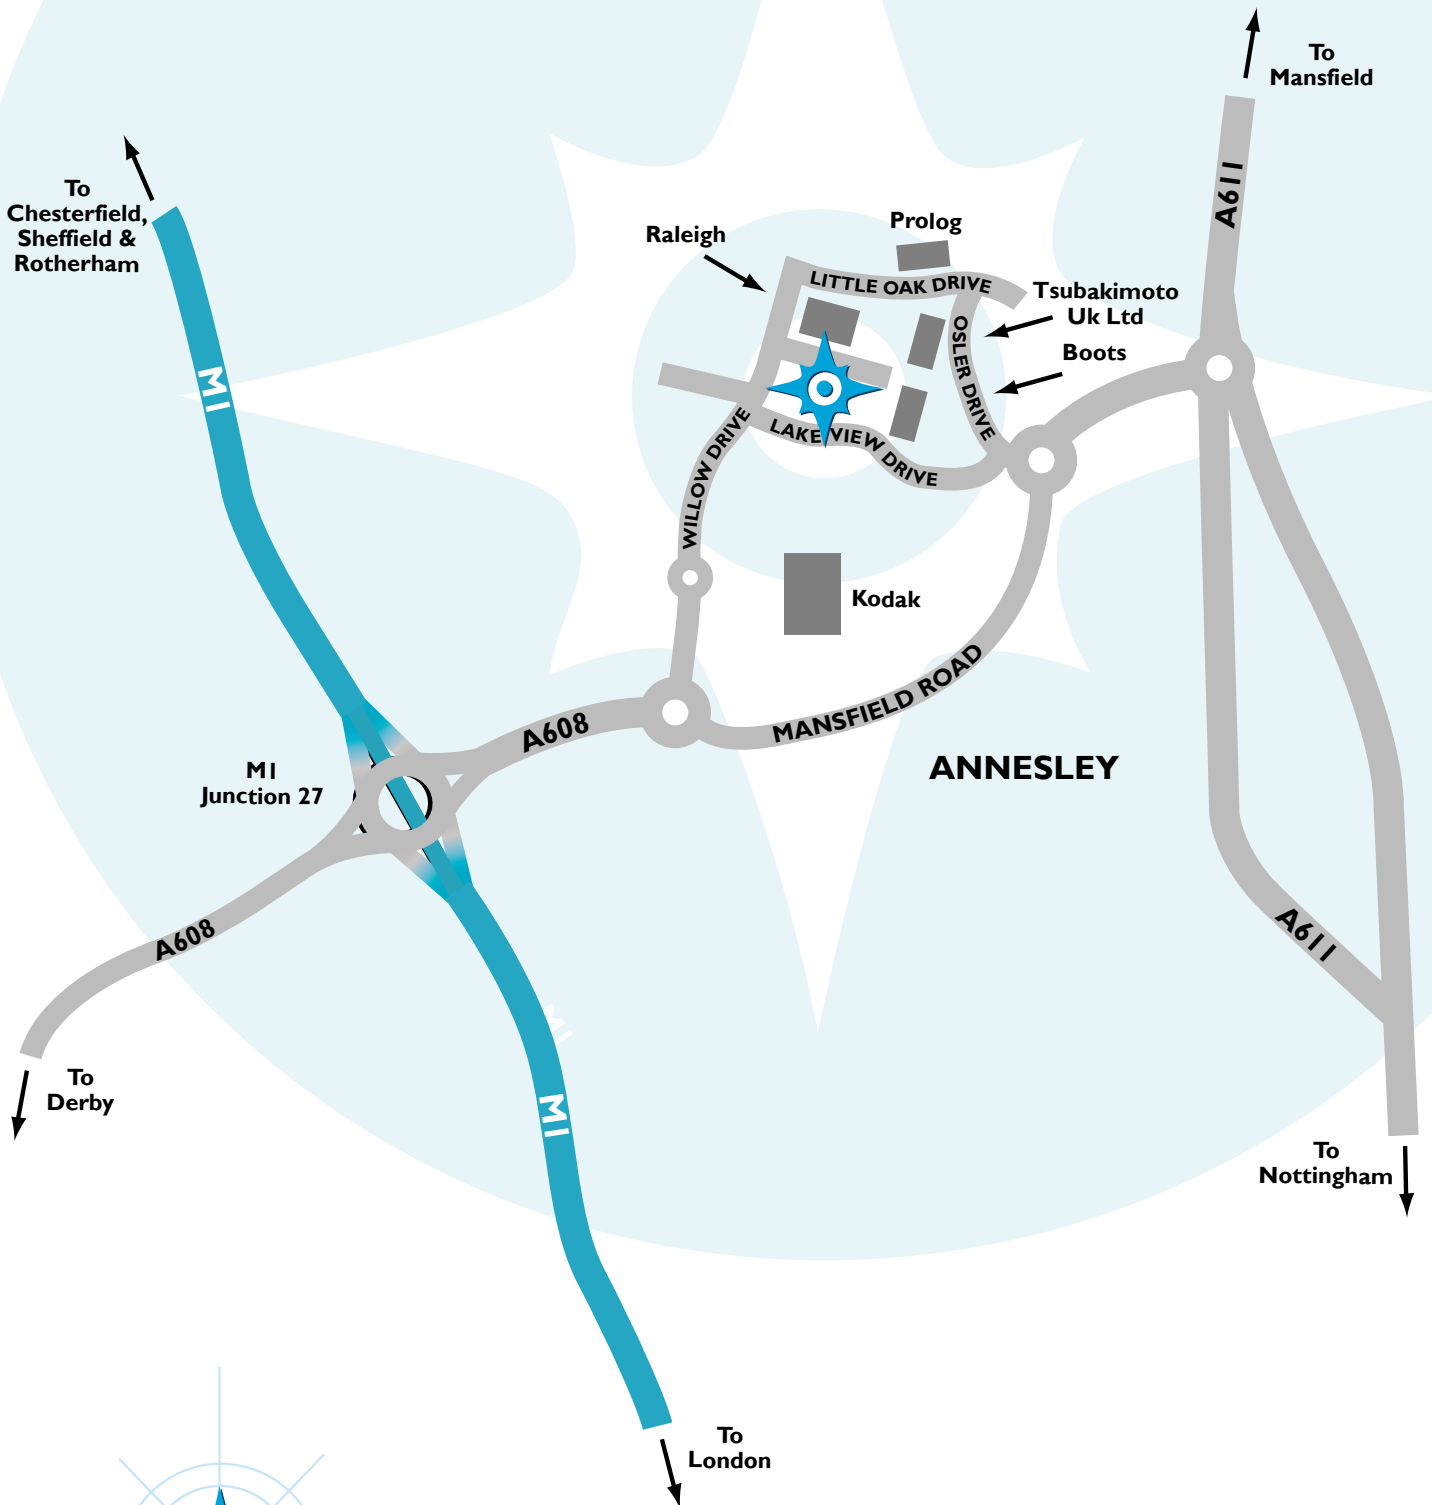

DIRECT SHERWOOD PARK

Polestar Direct Sherwood Park,
Willow Drive, Sherwood Park, Annesley,
Nottingham NG15 0DP, United Kingdom
Tel: +44 (0)1623 727 500 Fax: +44 (0)1623 727 501